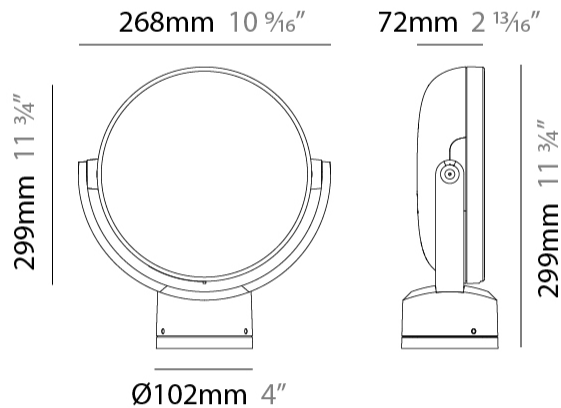

SUN SURFACE

E9F230-

base number   Finish   Lens
Options   Options

1. To build a product code in our configurator select the specify button on the base model # product page
2. To build a manual product code on this datasheet choose from the options listed below in blue font and add the suffix to the base model #

GENERAL

Series: Sun
Brand: Platek
Division: Exterior
Mounting Type: Surface
Mounting Location: Above Ground
Subcategory: Flood

PHYSICAL

Shape: Round
Diameter (mm): 229
Diameter (in): 9
Width (mm): 72
Width (in): 2 ¹³/₁₆
Height (mm): 299
Height (in): 10 ⁹/₁₆
Light Distribution: Adjustable / Direct
Weight (kg): 2.10 Kg
Weight (lbs): 4.63
Screws: No visible screws
Fixture Finish: [BLK / WHI / GRY / COR / ANT / BRZ](#)
Fixture Material: Aluminum Die Cast

ELECTRICAL

Lamp Type: LED
Total Output Wattage (W): 40
Dimming: Bluetooth technology or DMX
Control Gear: DMX
Driver Included: No
Driver Location: Remote
Driver Type: Constant Current - Universal
Driver Class: Class 2
Input Voltage (V): 120 - 277
Constant Current (MA): 900

LED

Number of LEDs: 16
Color Temperature (°K): RGBW
Max. Delivered Lumen (lm): 2070
Nominal Lumen (lm): 5000
CRI: >80 CRI
Lamp Life (hrs): 60000
Special LEDs offerings: RGBW

OPTICAL

Optic°: [24 / 40 / 70](#)

RATINGS AND CERTIFICATIONS

Certified By: Certified for North American Standards
IP rating: IP66
IK Rating: IK09
Bug Rating: B2 U0 G0