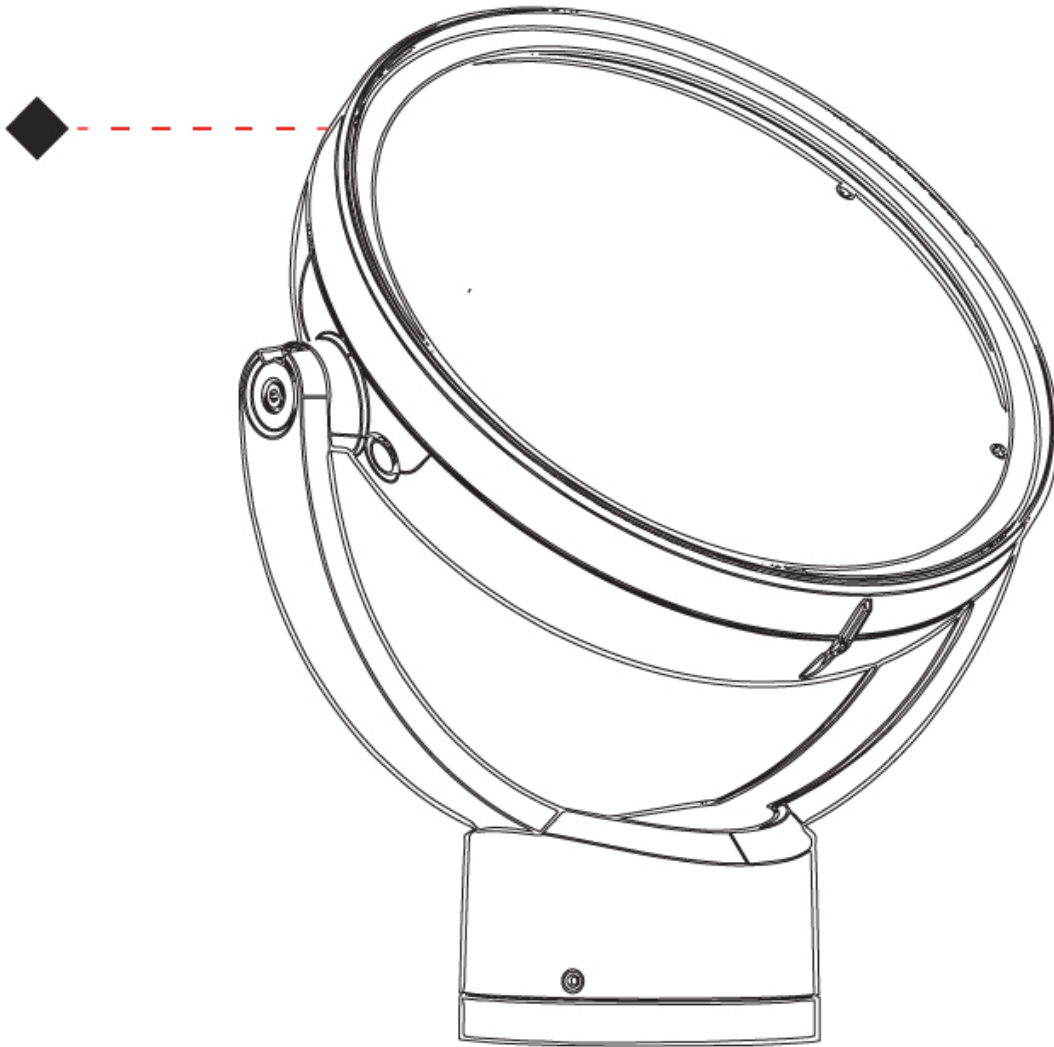

PROJECT	_____
TYPE	_____
SPECIFIER	_____
QUANTITY	_____
DATE	_____

E