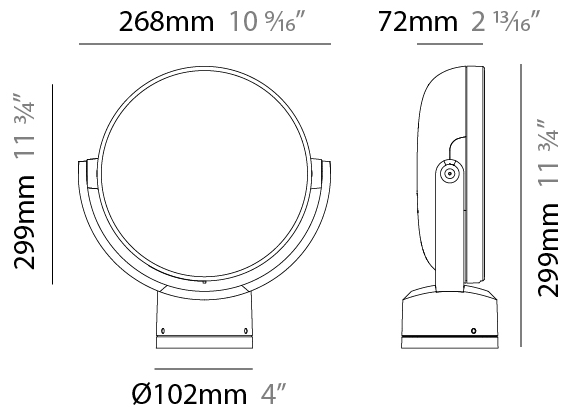

GENERAL

Series: Sun
Brand: Platek
Division: Exterior
Mounting Type: Surface
Mounting Location: Above Ground
Subcategory: Flood

PHYSICAL

Shape: Round
Diameter (mm): 229
Diameter (in): 9
Width (mm): 72
Width (in): 2 13/16
Height (mm): 268
Height (in): 10 9/16
Light Distribution: Adjustable / Direct
Weight (kg): 2.1
Weight (lbs): 4.63
Screws: No visible screws
Diffuser: Clear tempered glass
Fixture Finish: [BLK](#) / [WHI](#) / [GRY](#) / [COR](#) / [ANT](#) / [BRZ](#)
Fixture Material: Aluminum Die Cast

ELECTRICAL

Lamp Type: LED
Input Wattage (W): 38 (STR) / 34 (ASY) / 40
Total Output Wattage (W): 33
Dimming: Non-Dimming / Phase Dimming (120vac Only)
Driver Included: Yes
Driver Location: Integrated
Driver Type: Constant Current - Universal
Driver Class: Class 2
Input Voltage (V): 120 - 277
Constant Current (MA): 900
Upon Request: (Not included - see components [IP65 or higher enclosure to be supplied by others]) Remote: 0-10Vdc dimming

LED

Number of LEDs: 3
Color Temperature (°K): [3000](#) / [4000](#)
Max. Delivered Lumen (lm): 2070
Nominal Lumen (lm): 5000
CRI: >80 CRI
Lamp Life (hrs): 60000

OPTICAL

Optic°: [14](#) / [26](#) / [60](#) / [STR](#) / [ASY](#)

RATINGS AND CERTIFICATIONS

Certified By: Certified for North American Standards
IP rating: IP66
IK Rating: IK09
Bug Rating: B3 U0 G0