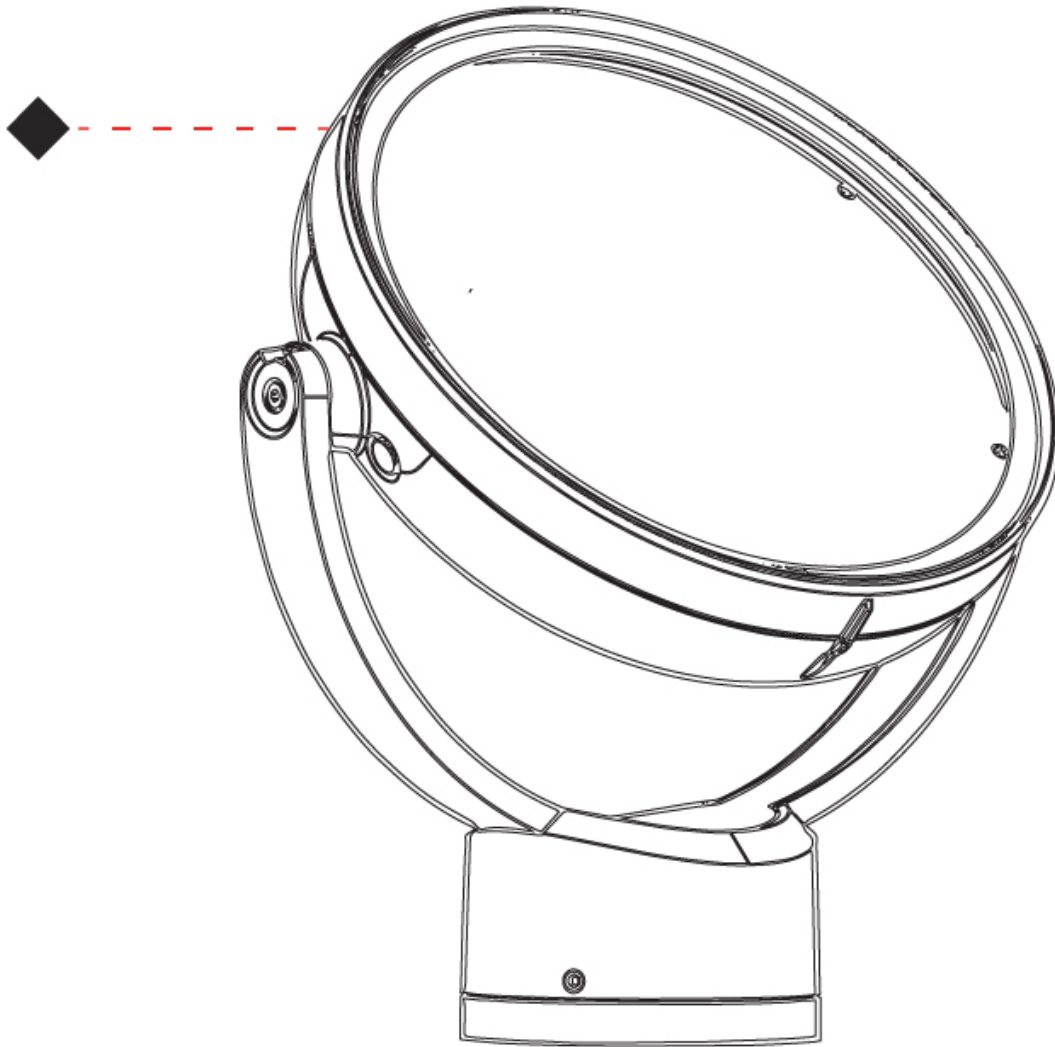

PROJECT

TYPE

SPECIFIER

QUANTITY

DATE

E