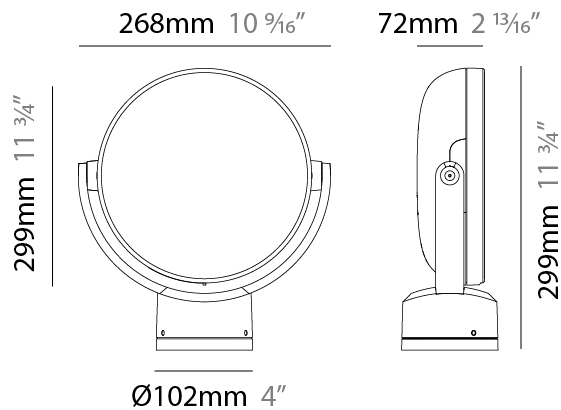

PROJECT	_____
TYPE	_____
SPECIFIER	_____
QUANTITY	_____
DATE	_____

SUN SURFACE

E9F238-

base number   Finish Options   Lens Options

1. To build a product code in our configurator select the specify button on the base model # product page
2. To build a manual product code on this datasheet choose from the options listed below in blue font and add the suffix to the base model #

GENERAL

Series: Sun
Brand: Platek
Division: Exterior
Mounting Type: Surface
Mounting Location: Above Ground
Subcategory: Flood

PHYSICAL

Shape: Round
Diameter (mm): 229
Diameter (in): 9
Width (mm): 72
Width (in): 2 13/16
Height (mm): 299
Height (in): 10 9/16
Light Distribution: Adjustable / Direct
Weight (kg): 2.10 Kg
Weight (lbs): 4.63
Screws: No visible screws
Fixture Finish: [BLK](#) / [WHI](#) / [GRY](#) / [COR](#) / [ANT](#) / [BRZ](#)
Fixture Material: Aluminum Die Cast

ELECTRICAL

Lamp Type: LED
Input Wattage (W): 21
Dimming: Bluetooth technology or DMX
Control Gear: DMX
Driver Included: No
Driver Location: Remote
Driver Type: Constant Current - Universal
Driver Class: Class 2
Input Voltage (V): 120 - 277
Constant Current (MA): 900

LED

Number of LEDs: 8
Color Temperature (°K): RGBW
CRI: >80 CRI
Lamp Life (hrs): 60000
Special LEDs offerings: RGBW

OPTICAL

Optic°: [24](#) / [40](#) / [70](#)

RATINGS AND CERTIFICATIONS

Certified By: Certified for North American Standards
IP rating: IP66
IK Rating: IK09
Bug Rating: B3 U0 G0