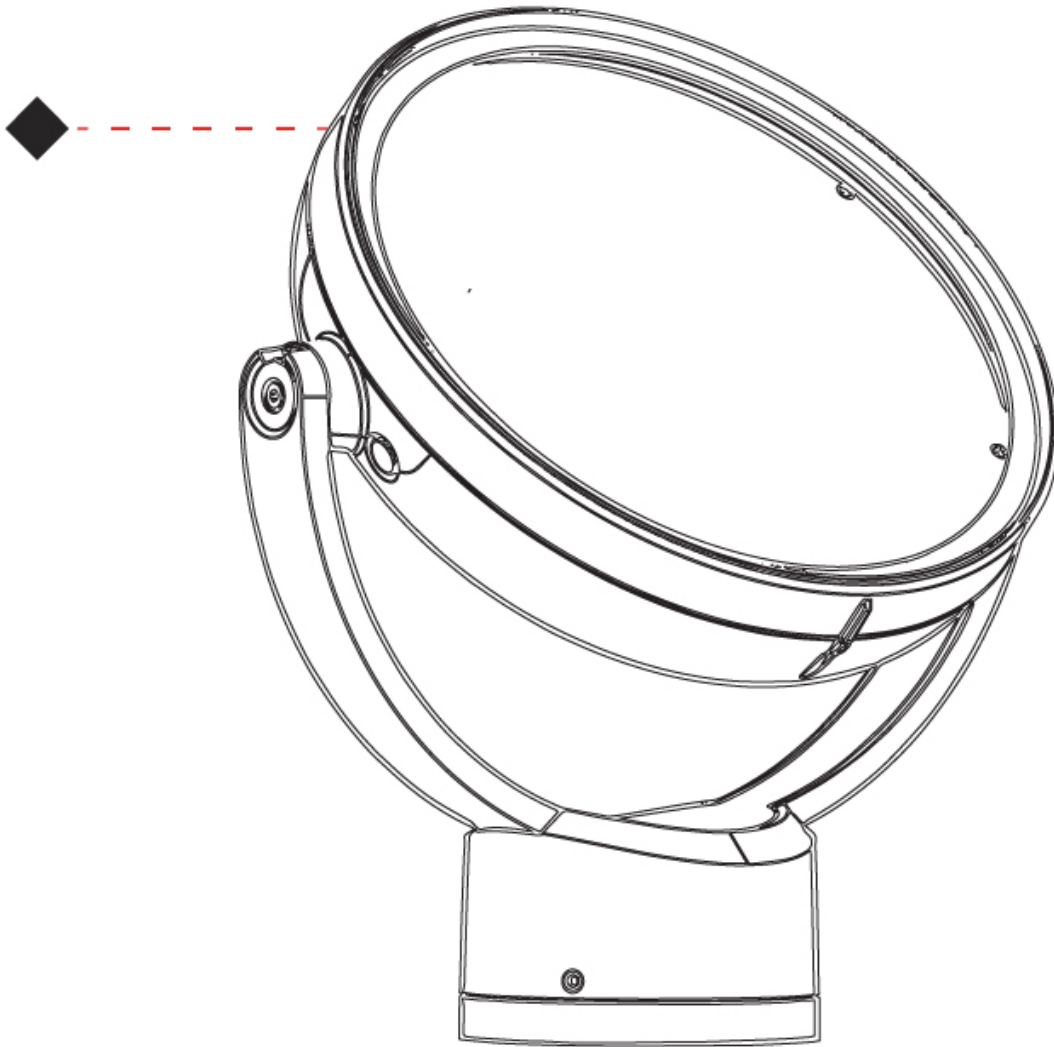

PROJECT	_____
TYPE	_____
SPECIFIER	_____
QUANTITY	_____
DATE	_____